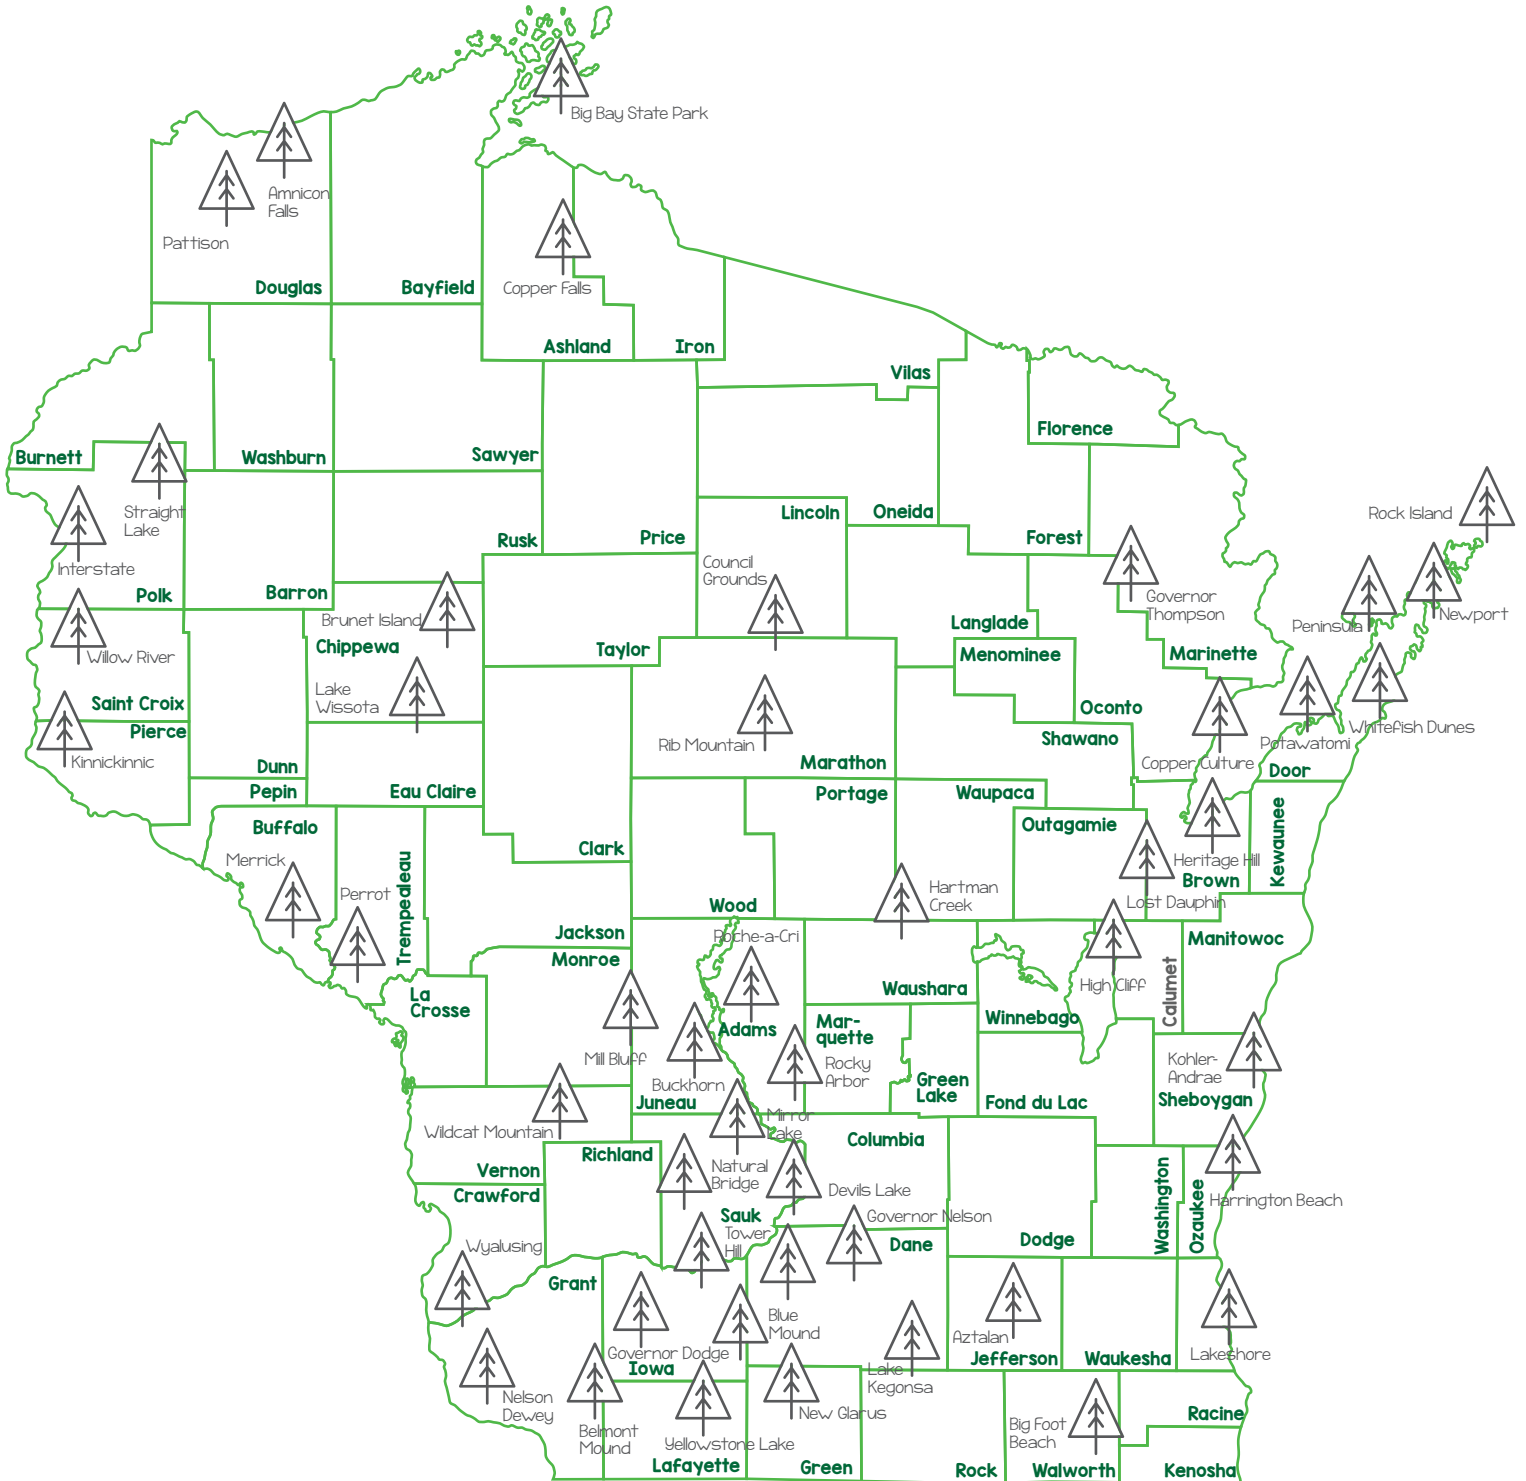

Wisconsin State Parks

BUCKET LIST

HOW MANY
**Wisconsin
State Parks**

HAVE YOU VISITED?

(COLOR THE TREES OF THE ONES YOU HAVE BEEN TO.)

Wisconsin State Parks

BUCKET LIST

State Parks

- 0 Amnicon Falls State Park
- 0 Aztalan State Park
- 0 Belmont Mound State Park
- 0 Big Bay State Park
- 0 Big Foot Beach State Park
- 0 Blue Mound State Park
- 0 Brunet Island State Park
- 0 Buckhorn State Park
- 0 Cadiz Springs State Recreation Area
- 0 Campbellsport Drumlins State Park
- 0 Capital Springs State Recreation Area
- 0 Chippewa Moraine State Recreation Area
- 0 Copper Culture Mounds State Park
- 0 Copper Falls State Park
- 0 Council Grounds State Park
- 0 Cross Plains State Park
- 0 Devils Lake State Park
- 0 Fischer Creek State Recreation Area
- 0 Grand Traverse Island State Park
- 0 Governor Dodge State Park
- 0 Governor Nelson State Park
- 0 Governor Thompson State Park
- 0 Harrington Beach State Park
- 0 Hartman Creek State Park
- 0 Heritage Hill State Historical Park
- 0 High Cliff State Park
- 0 Hoffman Hills State Recreation Area
- 0 Interstate State Park
- 0 Kinnickinnic State Park
- 0 Kohler-Andrae State Park
- 0 Lake Kegonsa State Park
- 0 Lake Wissota State Park
- 0 Lizard Mound State Park
- 0 Lucius Woods State Park
- 0 Lakeshore State Park
- 0 Lost Dauphin State Park
- 0 Menominee River State Park and Recreation Area
- 0 Merrick State Park
- 0 Mill Bluff State Park
- 0 Mirror Lake State Park
- 0 Natural Bridge State Park
- 0 Nelson Dewey State Park
- 0 New Glarus Woods State Park
- 0 Newport State Park
- 0 Ojibwa State Park
- 0 Old Wade House State Park
- 0 Pattison State Park
- 0 Peninsula State Park
- 0 Perrot State Park
- 0 Pike Lake State Park
- 0 Potawatomi State Park
- 0 Rib Mountain State Park
- 0 Richard Bong State Recreation Area
- 0 Roche-a-Cri State Park
- 0 Rock Island State Park
- 0 Rocky Arbor State Park
- 0 Straight Lake State Park
- 0 Terry Andrae State Park
- 0 Tower Hill State Park
- 0 Whitefish Dunes State Park